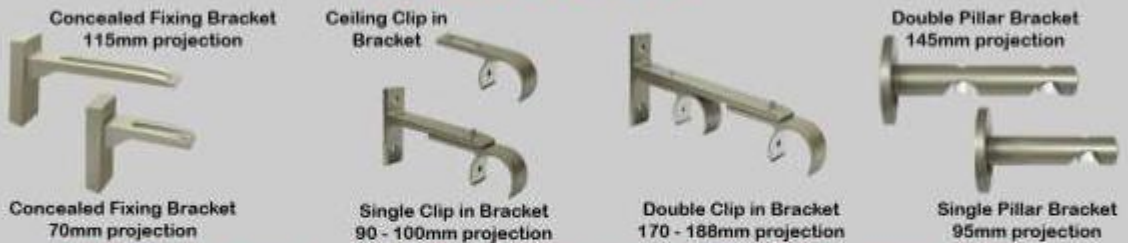

TUBESLIDER 28[®]

COLOUR RANGE

AVAILABLE WITH S-FOLD AND S-WAVE SYSTEM

BRACKETS

METAL FINIALS FOR TUBE SLIDER 28

TIMBER FINIALS

GLASS FINIALS

55mm glass balls are available in: dark blue, light blue, amber

50mm glass balls are available in: dark blue, pink, dark red, clear, clear bubble, frosted